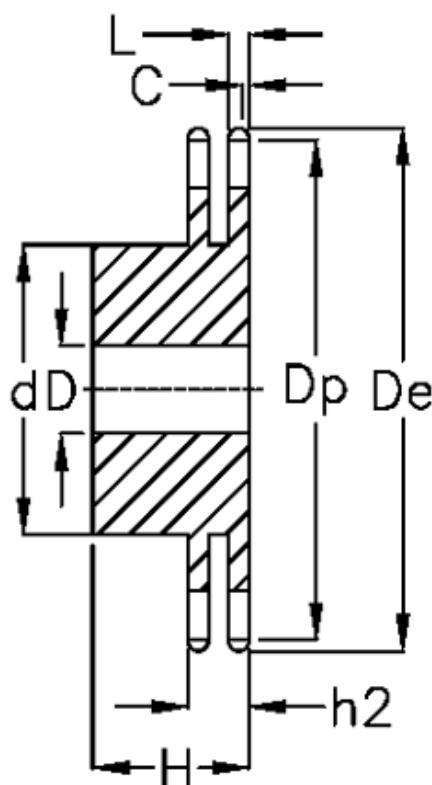

Article number: 616012003031

Description: Sprocket 06 B-2 Z=31 duplex
predrilled

Measures

C	= 1	h2	= 15.4
d	= 80	L	= 5.2
D	= 16±0,5	Number of teeth	= 31
De	= 98.3		
Dp	= 94.15		
For chain size	= 3/8" x 7/32"		
For chain type	= 06 B-2		
H	= 30		